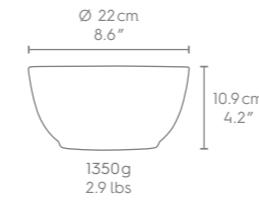

JOKING
T01.85.01

IMPISH
T01.82.01

Ø ca. 10 cm
approx. 3.9"

ca. 12 cm
approx. 4.7"

ca. 380g
approx. 0.8 lbs

SIZE & WEIGHT

BAFFLED
T01.84.01

TASTY
T01.86.01

OH PLEASE & TASTY
T01.52.01

HAPPY & HMPFF!
T01.53.01

SIZE & WEIGHT

PROPORTION

GIFT BOX OLIVE

SIZE & WEIGHT

PROPORTION

GIFT BOX YELLOW-GREEN

BIG BOWL

2600 ml / 87.9 fl oz

OUT OF CONTROL
T01.35.01

SUGAR BOWL

400 ml / 13.5 fl oz

SWEET
T01.33.01

POT

1200 ml / 40.5 fl oz

16 cm / 6.2" & 23 cm / 9"

LAID-BACK
T01.91.01

AMUSED
T01.92.01

SIZE & WEIGHT

PROPORTION

GIFT BOX GREEN

PLATES

18 cm / 7.1" - 28 cm / 11"