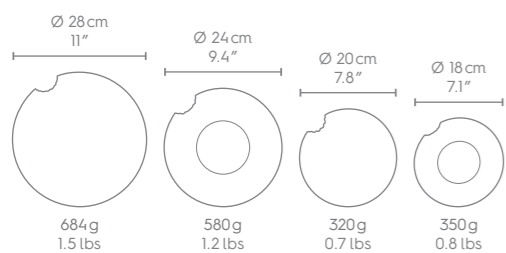

16 cm / 6.2" & 23 cm / 9"

LAID-BACK
T01.91.01

AMUSED
T01.92.01

SIZE & WEIGHT

PROPORTION

GIFT BOX GREEN

PLATES

18 cm / 7.1" - 28 cm / 11"

SMALL DEEP PLATES WITH BITE
T01.76.01

DESSERT PLATES WITH BITE
T01.73.01

DEEP PLATES WITH BITE
T01.75.01

DINING PLATES WITH BITE
T01.74.01

SIZE & WEIGHT

PROPORTION

GIFT BOX LIGHT BLUE

NAPKINS