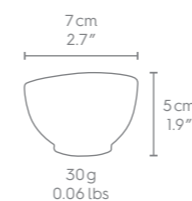

T04.11.01

Order Item number for 6-piece package:
(Packaged in sets of six varying designs per transparent packaging unit.)

SIZE & WEIGHT