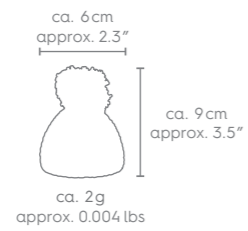

EGG CUP HATS

GREY/LIME
T01.55.32

GREY/TURQUOIS
T01.55.02

GREY/MAGENTA
T01.55.03

GREY/ORANGE
T01.55.04

SIZE & WEIGHT

PROPORTION

MAGNETS