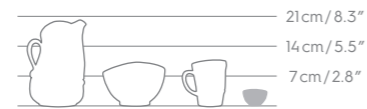

PROPORTION