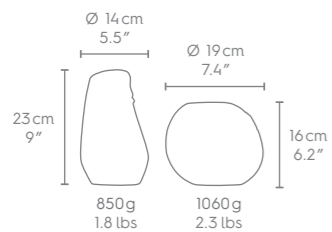

BIG BOWL

2600 ml / 87.9 fl oz

OUT OF CONTROL
T01.35.01

SUGAR BOWL

400 ml / 13.5 fl oz

SWEET
T01.33.01

POT

1200 ml / 40.5 fl oz

GOOD MOOD
T01.31.01

JUG

350 ml / 11.8 fl oz

JOLLY
T01.32.01

SIZE & WEIGHT

PROPORTION

GIFT BOX
MINT-GREEN, OLD-ROSE, YELLOW

VASES

16 cm / 6.2" & 23 cm / 9"

LAID-BACK
T01.91.01

AMUSED
T01.92.01

SIZE & WEIGHT

PROPORTION

GIFT BOX GREEN

PLATES

18 cm / 7.1" - 28 cm / 11"