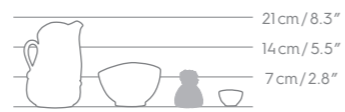

EGG CUP HATS

GREY/LIME
T01.55.32

GREY/TURQUOIS
T01.55.02

GREY/MAGENTA
T01.55.03

GREY/ORANGE
T01.55.04

SIZE & WEIGHT

PROPORTION

MAGNETS