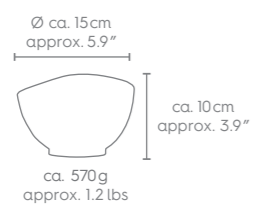

LAUGHING
T01.07.01

T01.06.22

T01.06.23

T01.07.24

T01.07.25

SIZE & WEIGHT

PROPORTION

GIFT BOX LIGHT GREY

BOWLS

1000 ml / 33.8 fl oz

GRINNING
T02.21.01

LAUGHING
T02.27.01

HAPPY
T02.24.01

TASTY
T02.26.01

SIZE & WEIGHT

PROPORTION