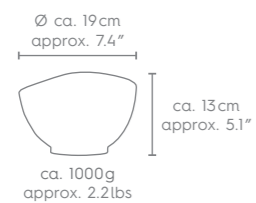

BOWLS

1000 ml / 33.8 fl oz

GRINNING
T02.21.01

LAUGHING
T02.27.01

HAPPY
T02.24.01

TASTY
T02.26.01

SIZE & WEIGHT

PROPORTION