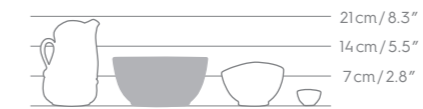

PROPORTION