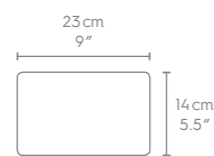

SIZE & WEIGHT