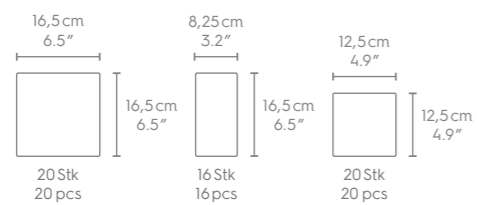

SIZE & WEIGHT