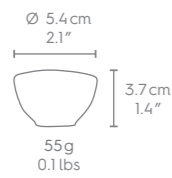

JOKING
T01.85.01

IMPISH
T01.82.01

Ø ca. 10 cm
approx. 3.9"

ca. 12 cm
approx. 4.7"

ca. 380g
approx. 0.8 lbs

SIZE & WEIGHT

BAFFLED
T01.84.01

TASTY
T01.86.01

21 cm / 8.3"

14 cm / 5.5"

7 cm / 2.8"

PROPORTION

GIFT BOX BERRY

MUG SETS

350 ml / 11.8 fl oz

GRUMPY & IMPISH
T01.27.01

OH PLEASE & TASTY
T01.52.01

HAPPY & HMPFF!
T01.53.01

SIZE & WEIGHT

PROPORTION

GIFT BOX OLIVE

SIZE & WEIGHT

PROPORTION

GIFT BOX YELLOW-GREEN