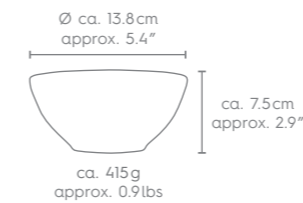

BOWLS

1000 ml / 33.8 fl oz

GRINNING
T02.21.01

LAUGHING
T02.27.01

HAPPY
T02.24.01

TASTY
T02.26.01

SIZE & WEIGHT

PROPORTION

GIFT BOX GREY

BOWLS

350 ml / 11.8 fl oz

LAUGHING
T02.07.01

GRINNING
T02.01.01

HAPPY
T02.04.01

TASTY
T02.06.01

SIZE & WEIGHT