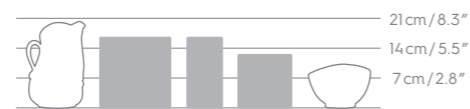

PROPORTION