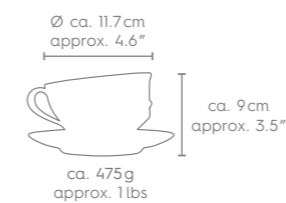

SIZE & WEIGHT