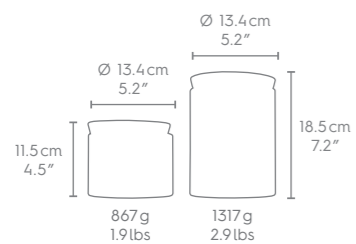

CHEERFUL
T02.31.01

CHARMING
T02.32.01

NEW

SIZE & WEIGHT

PROPORTION

GIFT BOX BETON

BOWLS

500 ml / 16.9 fl oz