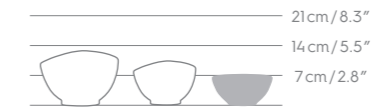

BOWLS

1000 ml / 33.8 fl oz

GRINNING
T02.21.01

LAUGHING
T02.27.01

HAPPY
T02.24.01

TASTY
T02.26.01

SIZE & WEIGHT

PROPORTION

GIFT BOX GREY

BOWLS

350 ml / 11.8 fl oz

LAUGHING
T02.07.01

GRINNING
T02.01.01

HAPPY
T02.04.01

TASTY
T02.06.01

SIZE & WEIGHT