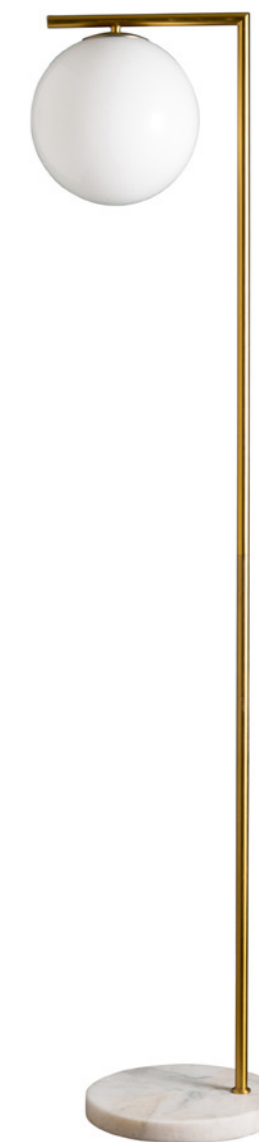

Floor lamp Osiris
Iron
↑ 150 cm Ø 28 cm
28945011900L1

Floor lamp Threespots
Iron
↓ 148 cm Ø 54 cm
3257709950G2

Floor lamp Spindle
Iron - Mango Wood
↓ 153 cm Ø 46 cm
30894010850R1

Floor lamp Double
Iron - Mango Wood
↓ 144 cm Ø 17 cm
1844109450I1

Floor lamp Artifice
Glass - Iron - Marble
↓ 175 cm Ø 49 cm
22949020900H1
BEST seller

Floor lamp Thémis
Iron - Glass
↓ 170 cm Ø 30 cm
31993027250P1

Floor lamp Gravity
Iron - Glass
↓ 142 cm Ø 30 cm
31992019900K1

Floor lamp Butler
Marble - Ceramic - Iron
↓ 152 cm Ø 30 cm
31491022400U1

Floor lamp Zora
Marble - Glass - Iron
↓ 164 cm ↔ 32 cm ↗ 28 cm
28135011500N1
BEST seller

Floor lamp Luce
Brass - Glass
↑ 155 cm Ø 30.5 cm
34485029500L1