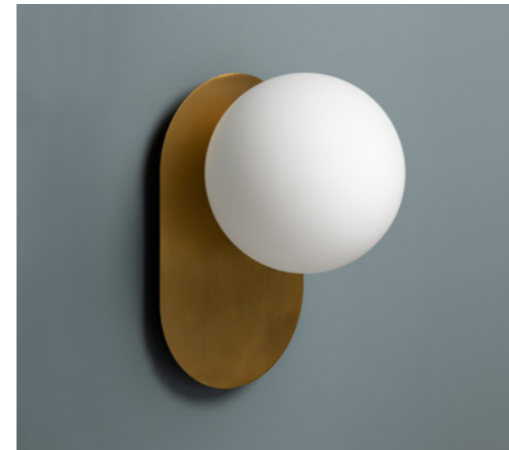

Floor lamp Grâce
Mango Wood - Linen
↑ 157 cm Ø 45 cm
30555010750J1

WALL LIGHTS COLLECTIONS

SO PRETTY.....	66
WAVE	67
WATSON.....	73

SO PRETTY COLLECTION

Hanging lamp dot So Pretty
Iron
↓ 15 cm ↔ 75 cm ↗ 75 cm
3608407900S2
NEW

Wall light dot So Pretty
Iron
↓ 40 cm ↔ 40 cm ↗ 8 cm
3608503950F2
NEW

Wall light So Pretty
Iron
↓ 30 cm ↔ 30 cm ↗ 10 cm
3608803250S2
NEW

WAVE COLLECTION

Wall light Opaline
Iron - Glass
↓ 26 cm Ø 19 cm
3351103395M2

Wall light Wave
Iron
↓ 22.5 cm Ø 35 cm
3241204940V2

Hanging lamp Wave
Iron
↓ 41 cm Ø 45 cm
3241306700F2

Wall light Valsa
Glass - Iron
↓ 25 cm ↔ 15 cm ↗ 17 cm
3701005395X2

Wall light Sveta
Glass - Iron
↓ 28 cm Ø 22 cm
2813305670F2