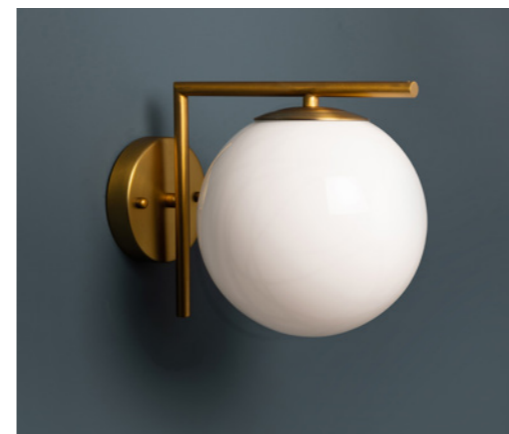

Wall light dot So Pretty
Iron
↓ 40 cm ↔ 40 cm ↗ 8 cm
3608503950F2
NEW

Wall light So Pretty
Iron
↓ 30 cm ↔ 30 cm ↗ 10 cm
3608803250S2
NEW

WAVE COLLECTION

Wall light Opaline
Iron - Glass
↓ 26 cm Ø 19 cm
3351103395M2

Wall light Wave
Iron
↓ 22.5 cm Ø 35 cm
3241204940V2

Hanging lamp Wave
Iron
↓ 41 cm Ø 45 cm
3241306700F2

Wall light Valsa
Glass - Iron
↓ 25 cm ↔ 15 cm ↗ 17 cm
3701005395X2

Wall light Sveta
Glass - Iron
↓ 28 cm Ø 22 cm
2813305670F2