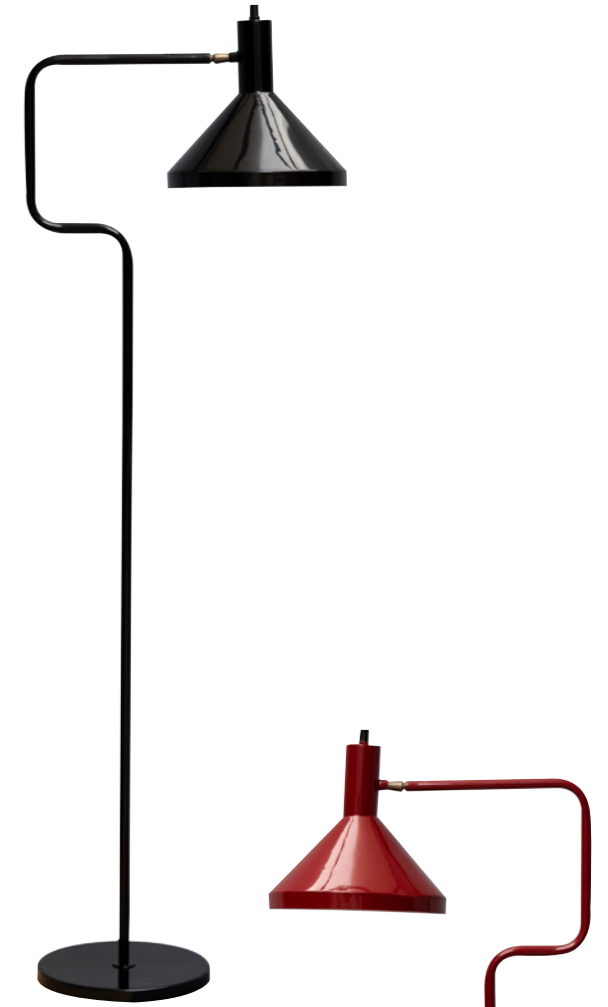

Desk lamp Vivienne
Iron
↓ 62 cm ↔ 26 cm ↗ 17 cm
3039805290S2

Desk lamp Cocotte
Iron
↓ 50 cm ↔ 37 cm ↗ 21 cm
15807010900T1

Desk lamp Astaire
Brass
↓ 48 cm ↔ 18 cm ↗ 38 cm
34483011900U2

Desk lamp Apollo
Aluminium
↓ 54 cm ↔ 47 cm ↗ 23 cm
3251009840F2

Desk lamp Pinta
Iron
↓ 52 cm ↔ 41 cm ↗ 20 cm
3070809240B2

Desk lamp Design
Iron - Marble
↓ 59 cm ↔ 30 cm ↗ 18 cm
3324103500C2

Desk lamp Luxe
Iron - Marble
↓ 56 cm ↔ 25 cm ↗ 20 cm
3243504480B2

Desk lamp Easy
Brass
↓ 38.5 cm ↔ 17.5 cm ↗ 27 cm
35382010475A1
NEW

Desk lamp Emera
Brass
↓ 70.5 cm ↔ 19.3 cm ↗ 34.5 cm
33472015995E1

Desk lamp black and gold Inc
Iron
↓ 45 cm ↔ 35 cm ↗ 15 cm
3604403250B2
NEW

BALTIMORE COLLECTION

Floor lamp black Baltimore
Iron
↓ 141 cm ↔ 46 cm ↗ 26 cm
33866012900M1

Desk lamp red Baltimore
Iron
↓ 62 cm ↔ 38 cm ↗ 21 cm
3386705900A1

Desk lamp black Baltimore
Iron
↓ 62 cm ↔ 38 cm ↗ 21 cm
3386505900Y1

Floor lamp red Baltimore
Iron
↓ 141 cm ↔ 46 cm ↗ 26 cm
33868012900I1