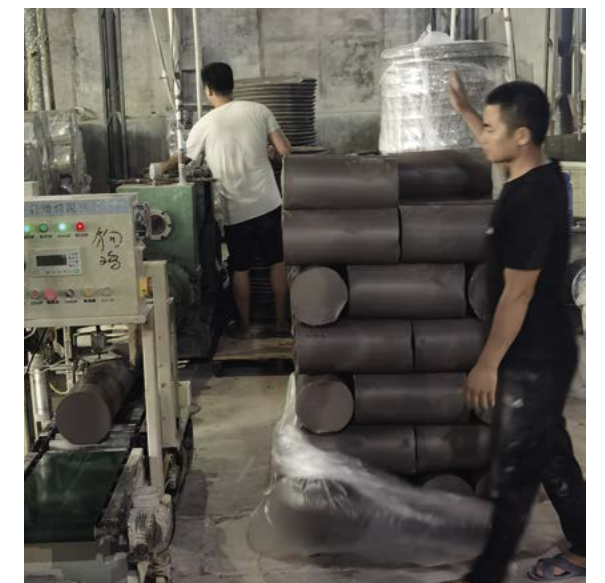

Do you have an idea but don't know where to start?
We will be happy to help you. Let's get in touch!

shop in shop

shop in shop

shop in shop

Pure materials, natural colours and classy shapes is the thread throughout our collections. The power of simplicity and yet an eye for detail is what our company stands for. We will show you some of the mood boards we used while designing the collections. It allows you to understand the themes within our collections.