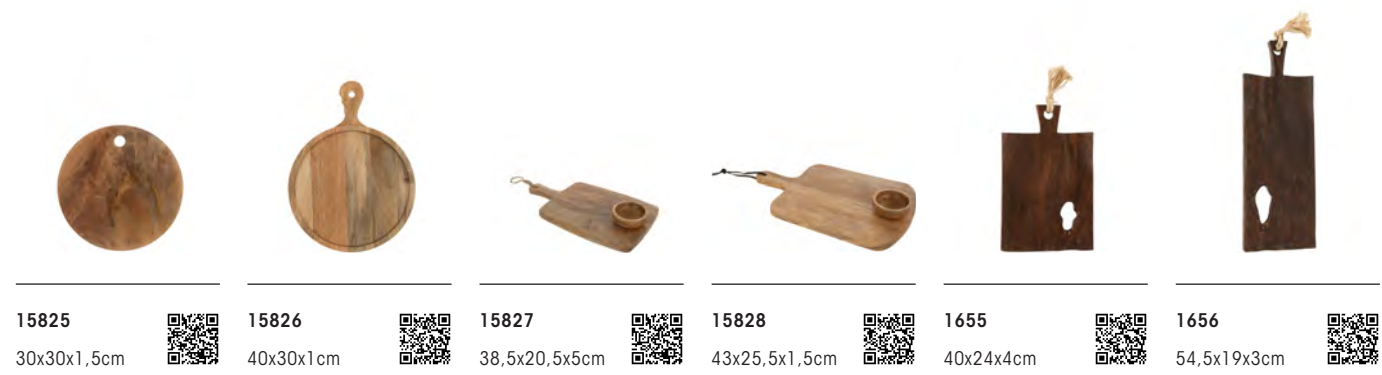

25139
100x40x200cm

77176
120x40x78cm

MEDITERRANEAN EVASION

Bringing the Mediterranean breeze into your home

The Mediterranean Sea is a captivating body of water located between Europe, Asia, and Africa. Its gentle waves caress the beaches of Greece, Italy, Spain, and more, each country adding its unique flavour to the symphony of Mediterranean life. The Mediterranean Sea embodies a serenity that transcends generations and attracts travelers, dreamers, and artists to its shores. It's an inexhaustible source of inspiration, that has driven us to create a home decoration collection named Mediterranean Evasion. With a harmonious blend of sea-inspired elements, enchanting blues and turquoises, and the timeless allure of floated wood, this collection encapsulates the essence of coastal living and transports you to a world where serenity knows no bounds.