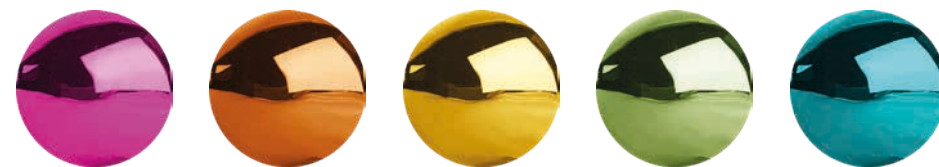

HIGH-
QUALITY
CERAMICS

BELGIAN
DESIGN

FOIL FIESTA

LUCY

Money box rabbit - Sold by 12
Small (L10xD7xH14,5 cm)

148-01273

WALDO

WHOOPY